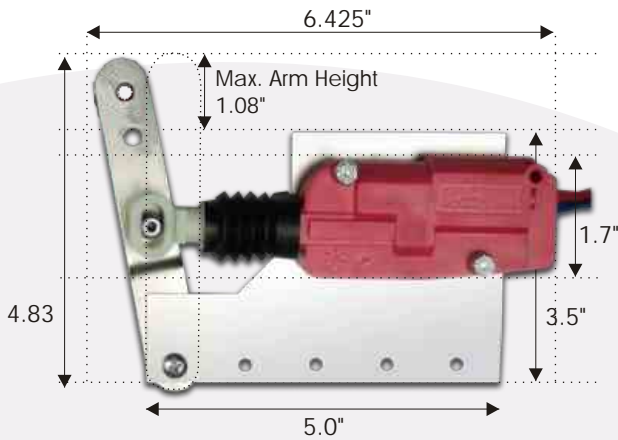

# Master Lock System (MLS)<sup>TM</sup>

Unlocked

Foreman Rod

Slip Link - Body and Plug

Locked

Foreman Rod

Slip Link - Body and Plug

(877) 725-3432

## Kit Includes:

- Harness
  - 3 ft & 8 ft Ends w/ Loom
  - 16 ft Power Wire
- RC35b-Keyless Entry Kit
- (2) Remote Fobs
- (2) Act Pacts w/ Mounts & Actuator
- (2) Slip Links & Locking Collars

Simple, effective keyless entry locking solution for master lock system style utility vehicles.