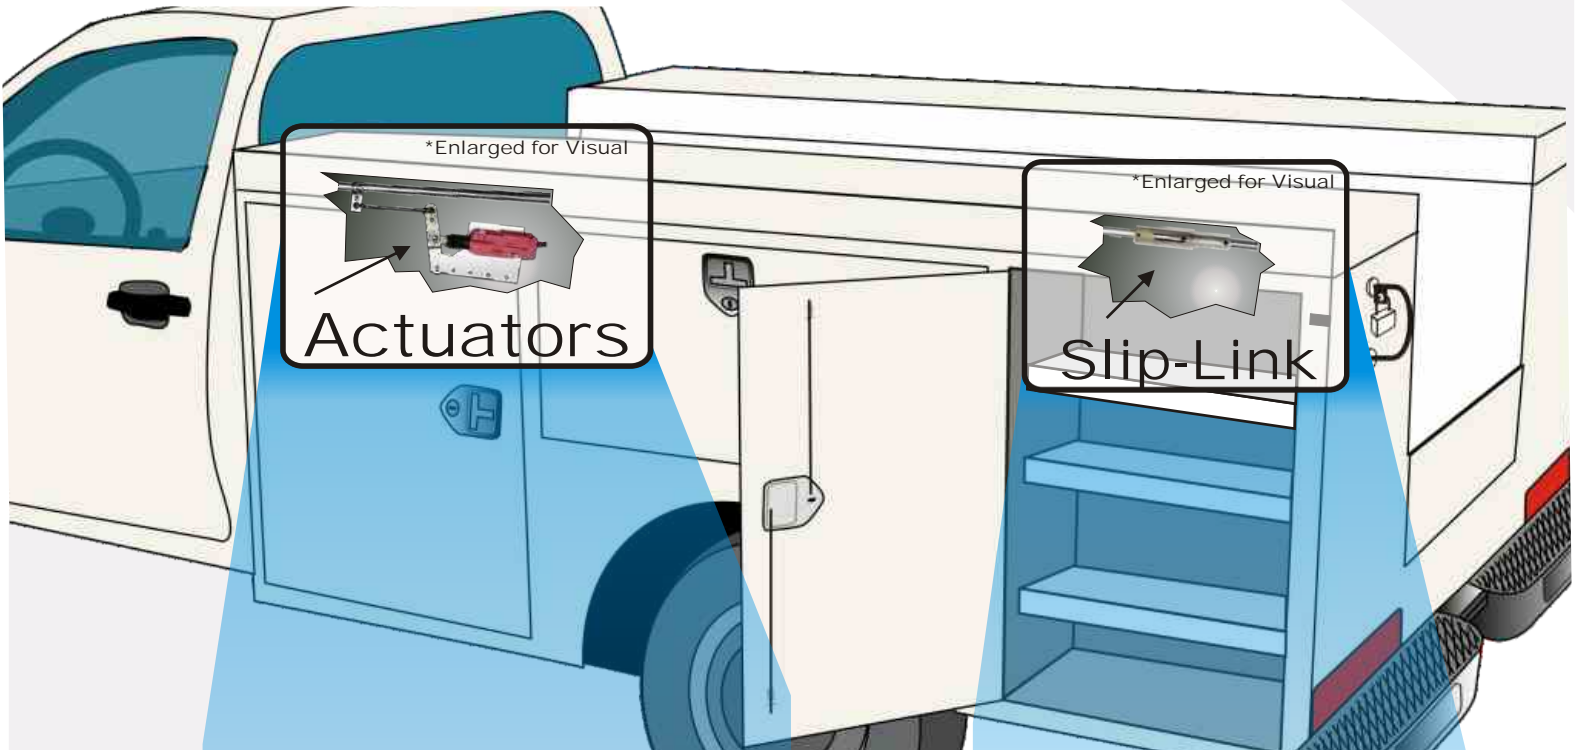

# Master Lock System (MLS)<sup>TM</sup>

Unlocked

Foreman Rod

Slip Link - Body and Plug

Locked

Foreman Rod

Slip Link - Body and Plug

(877) 725-3432

## Kit Includes:

- Harness
  - 3 ft & 8 ft Ends w/ Loom
  - 16 ft Power Wire
- RC35b-Keyless Entry Kit
- (2) Remote Fobs
- (2) Act Pacts w/ Mounts & Actuator
- (2) Slip Links & Locking Collars

Simple, effective keyless entry locking solution for master lock system style utility vehicles.