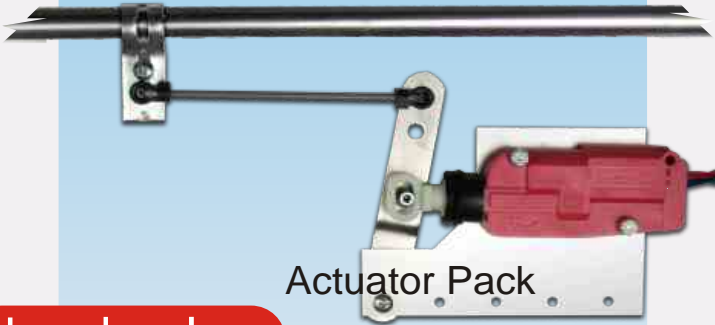

# Master Lock System (MLS)<sup>TM</sup>

Unlocked

Foreman Rod

Slip Link - Body and Plug

Locked

Foreman Rod

Slip Link - Body and Plug

(877) 725-3432

# Master Lock System (MLS)<sup>TM</sup>

## Kit Includes:

- Harness
  - 3 ft & 8 ft Ends w/ Loom
  - 16 ft Power Wire
- RC35b-Keyless Entry Kit
- (2) Remote Fobs
- (2) Act Pacts w/ Mounts & Actuator
- (2) Slip Links & Locking Collars

Simple, effective keyless entry locking solution for master lock system style utility vehicles.