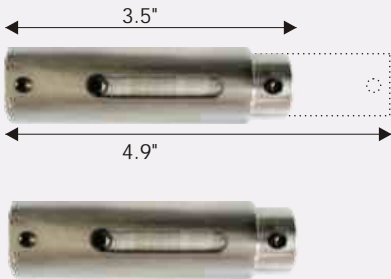

# Master Lock System (MLS)<sup>TM</sup>

Unlocked

Foreman Rod

Slip Link - Body and Plug

Locked

Foreman Rod

Slip Link - Body and Plug

(877) 725-3432

## Kit Includes:

- Harness
  - 3 ft & 8 ft Ends w/ Loom
  - 16 ft Power Wire
- RC35b-Keyless Entry Kit
- (2) Remote Fobs
- (2) Act Pacts w/ Mounts & Actuator
- (2) Slip Links & Locking Collars

Simple, effective keyless entry locking solution for master lock system style utility vehicles.