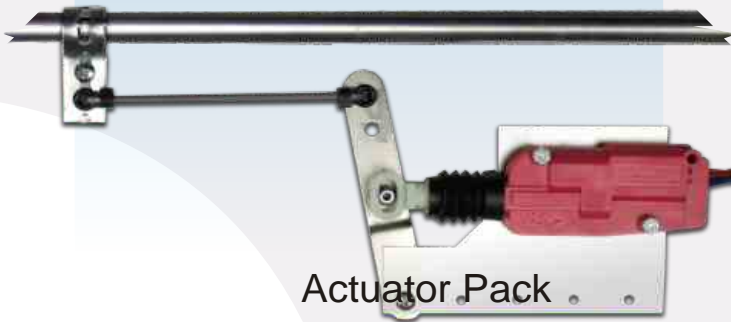

# Master Lock System (MLS)<sup>TM</sup>

Unlocked

Foreman Rod

Slip Link - Body and Plug

Locked

Foreman Rod

Slip Link - Body and Plug

(877) 725-3432

# Master Lock System (MLS)<sup>TM</sup>

## Kit Includes:

- Harness
  - 3 ft & 8 ft Ends w/ Loom
  - 16 ft Power Wire
- RC35b-Keyless Entry Kit
- (2) Remote Fobs
- (2) Act Pacts w/ Mounts & Actuator
- (2) Slip Links & Locking Collars

Simple, effective keyless entry locking solution for master lock system style utility vehicles.